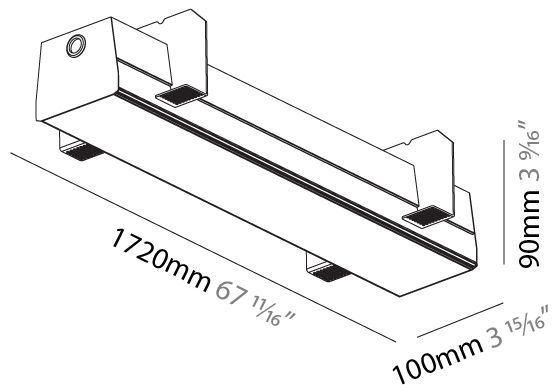

GENERAL

Series: Idaho
Subseries: Idaho 100
Brand: Prolicht
Division: Architectural
Mounting Type: Trimless
Mounting Location: Ceiling
Subcategory: Profile

PHYSICAL

Shape: Rectangle
Length (mm): 1720
Length (in): 67 11/16
Width (mm): 100
Width (in): 3 15/16
Height (mm): 90
Height (in): 3 9/16
Ceiling Thickness (mm): 10 / 12.5 / 15
Ceiling Thickness (in): 3/8 or 1/2 or 9/16
Min. Recessing Depth (mm): 135
Min. Recessing Depth (in): 5 5/16
Light Distribution: Direct
Weight (kg): 8.069
Weight (lbs): 18.26
Diffuser: PMMA - Opal or Micro-Prism
Fixture Material: Aluminum
Cut-out Measurements: 1730mm / 68 1/8" x 115mm / 4 1/2"
Upon Request: Unique Sizes Unique Ceiling Thickness

ELECTRICAL

Lamp Type: LED (Zhaga Standard)
Input Wattage (W): 30
Total Output Wattage (W): 24
Dimming: Non-Dimming / Phase Dimming (120vac Only)
Driver Included: Yes
Driver Location: Integrated
Driver Type: Constant Current - 120 / 277Vac
Driver Class: Class 2
Input Voltage (V): 120 - 277
Constant Current (MA): 350

LED

Color Temperature (°K): 3000 / 3500 / 4000
Max. Delivered Lumen (lm): 3260 / 3381 / 3450
CRI: >80 CRI
Lamp Life (hrs): 50000
Upon Request: Special Color Temperature RGB-W Tunable White CRI (no minimum qty) price increase + longer lead time

OPTICAL

RATINGS AND CERTIFICATIONS

Certified By: Certified for North American Standards
IP rating: IP20